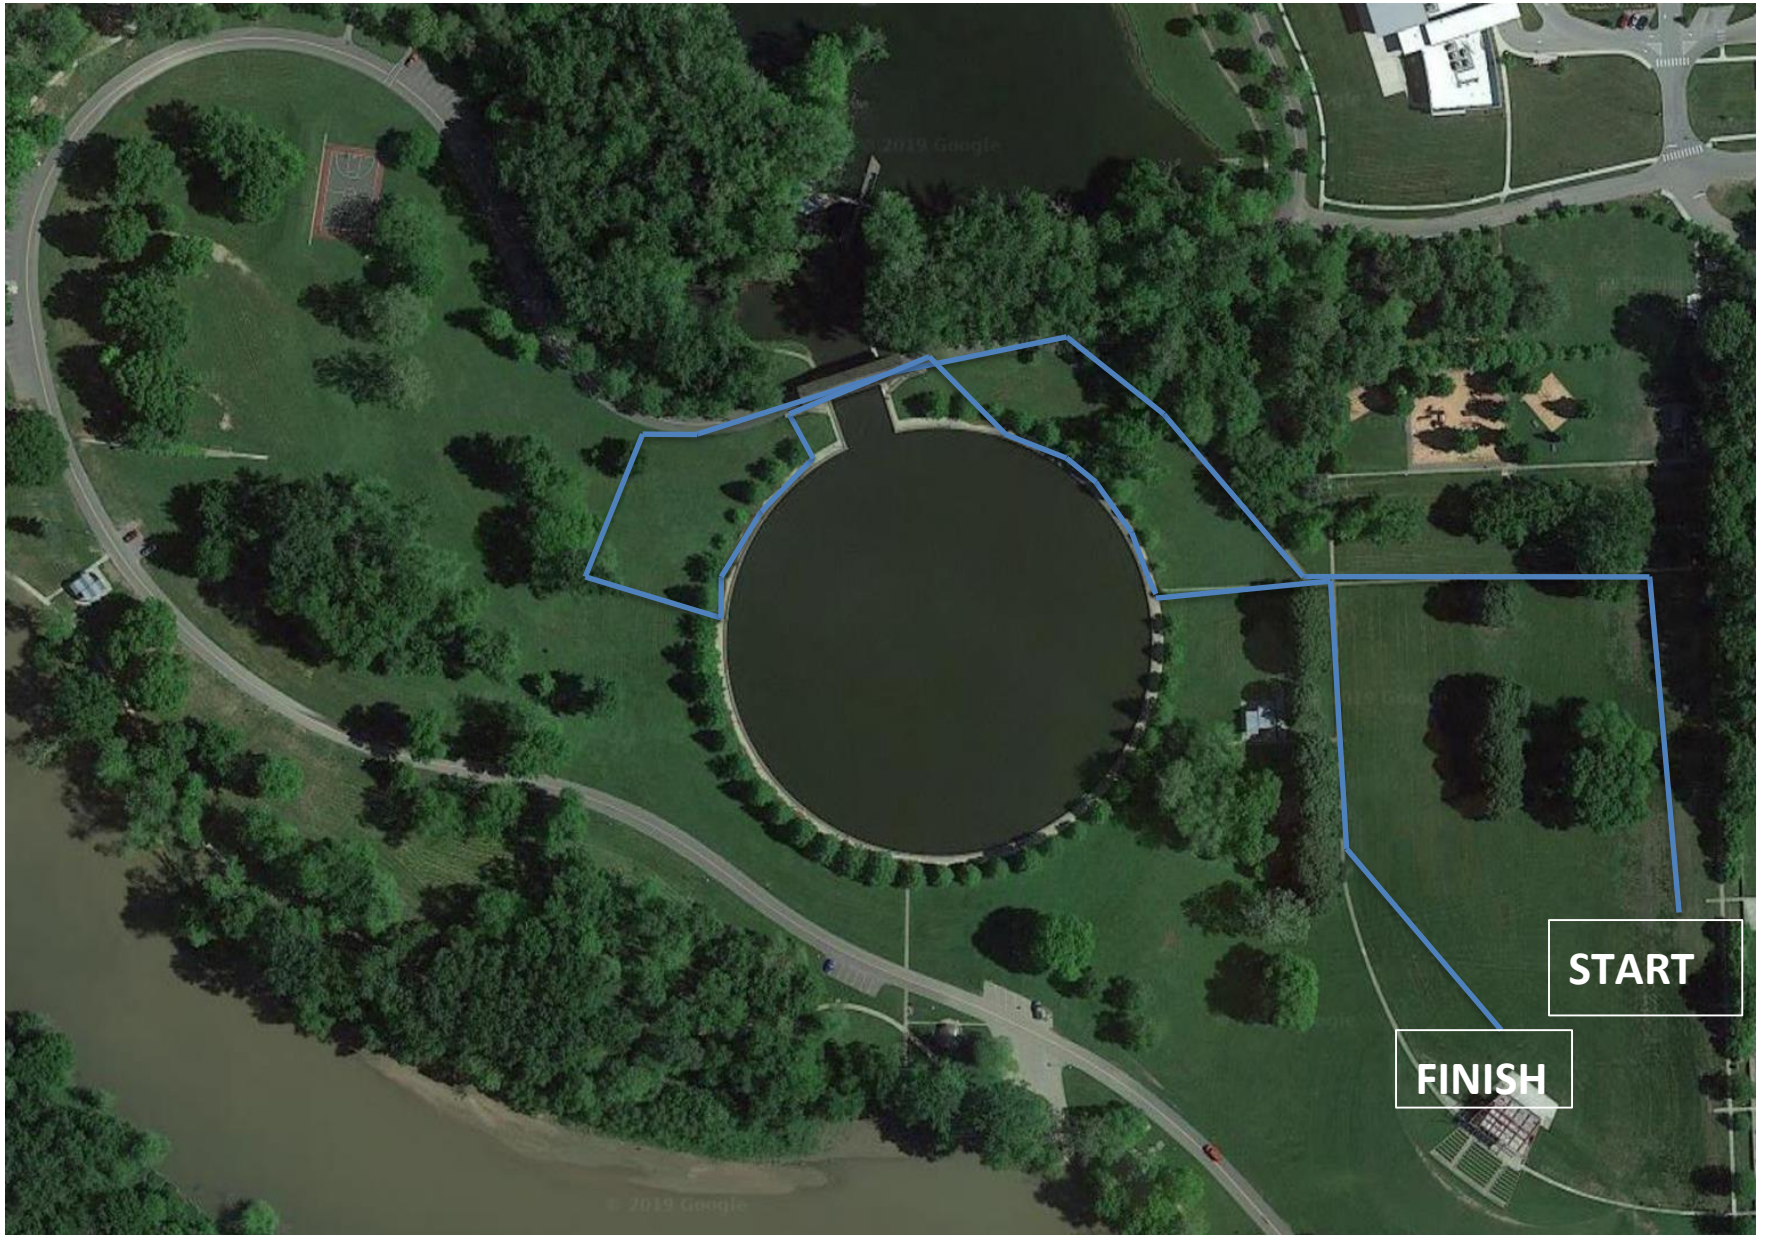

200 m – Tots (Age 4 and under)

0.5 K – Pre-K & Kindergarten

1 K – Grade 1-2

1.5 K – Grade 3-4

2K – Grade 5-6