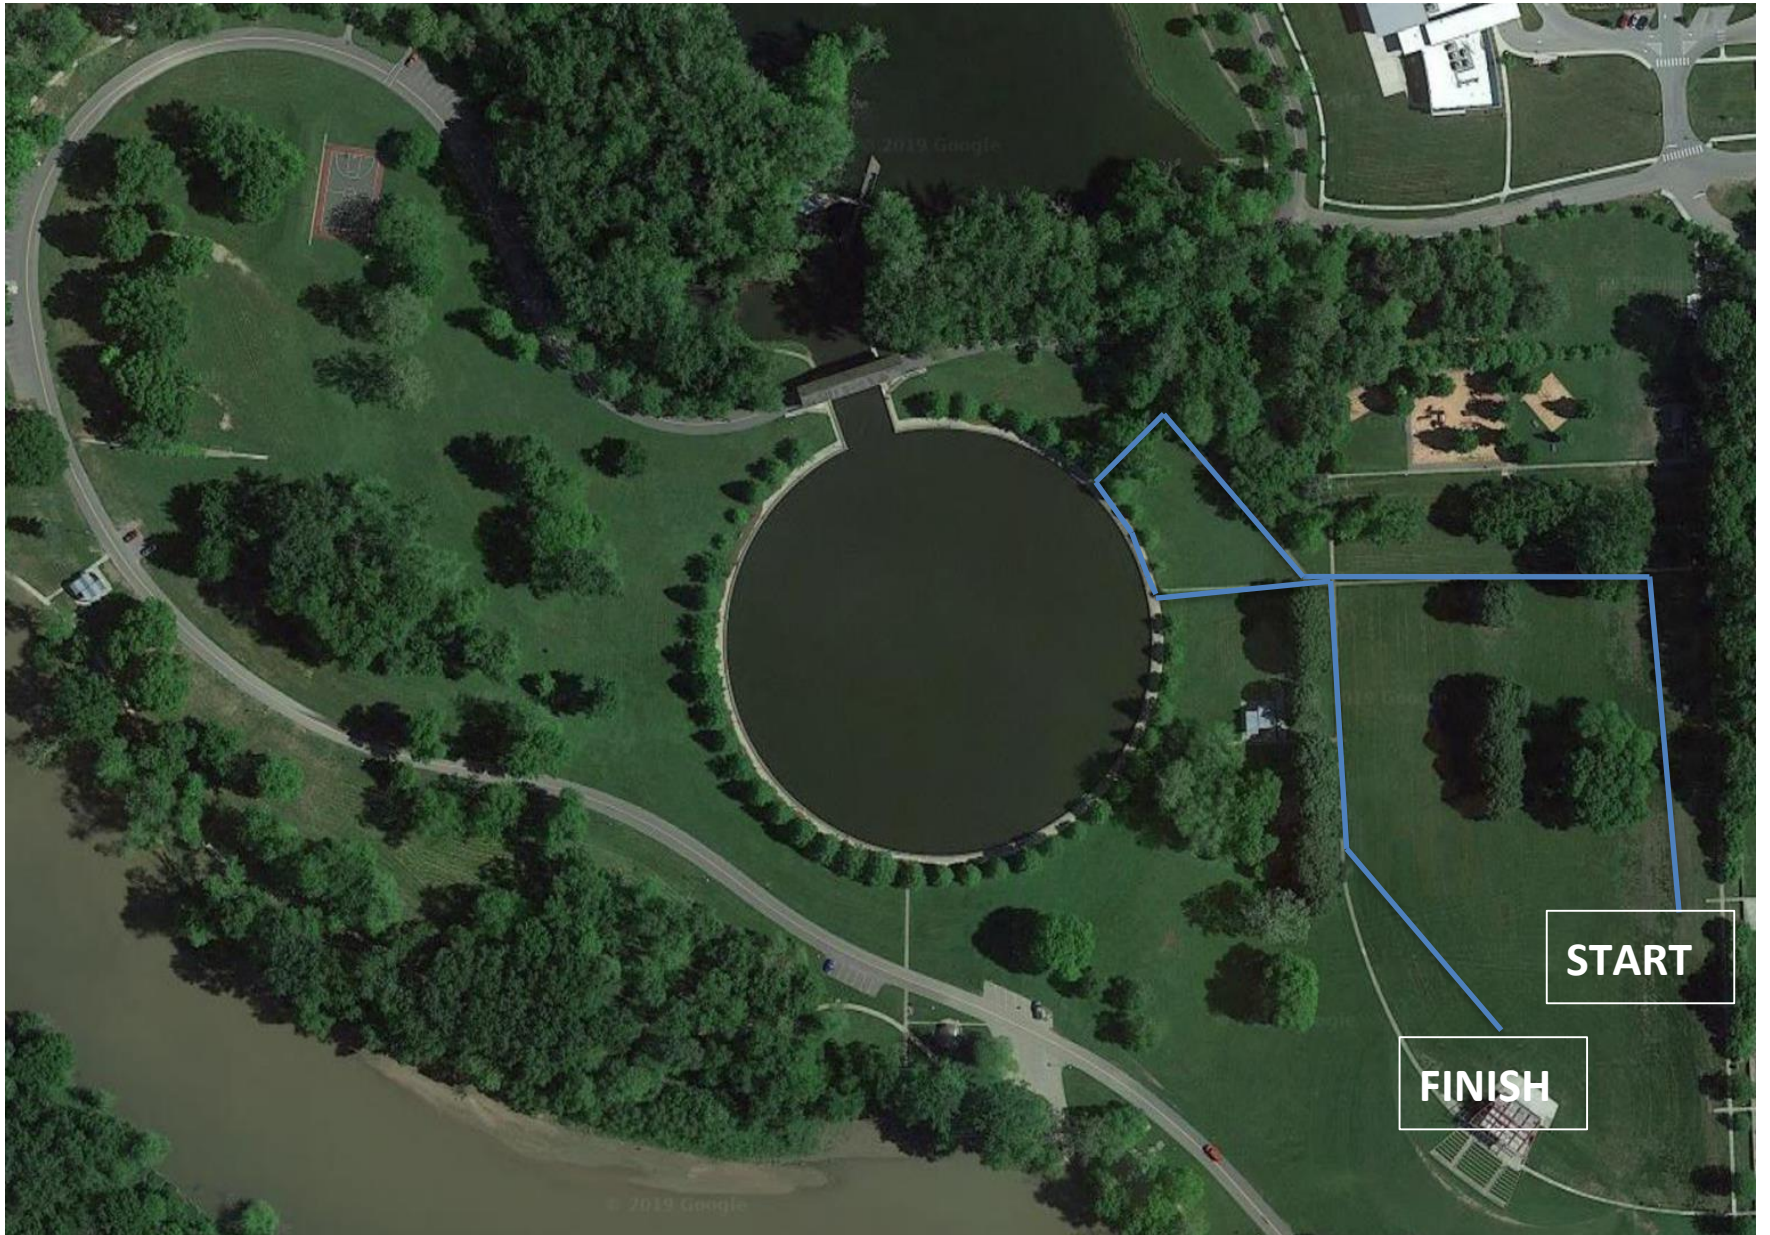

200 m – Tots (Age 4 and under)

0.5 K – Pre-K & Kindergarten

1 K – Grade 1-2

1.5 K – Grade 3-4

2K – Grade 5-6