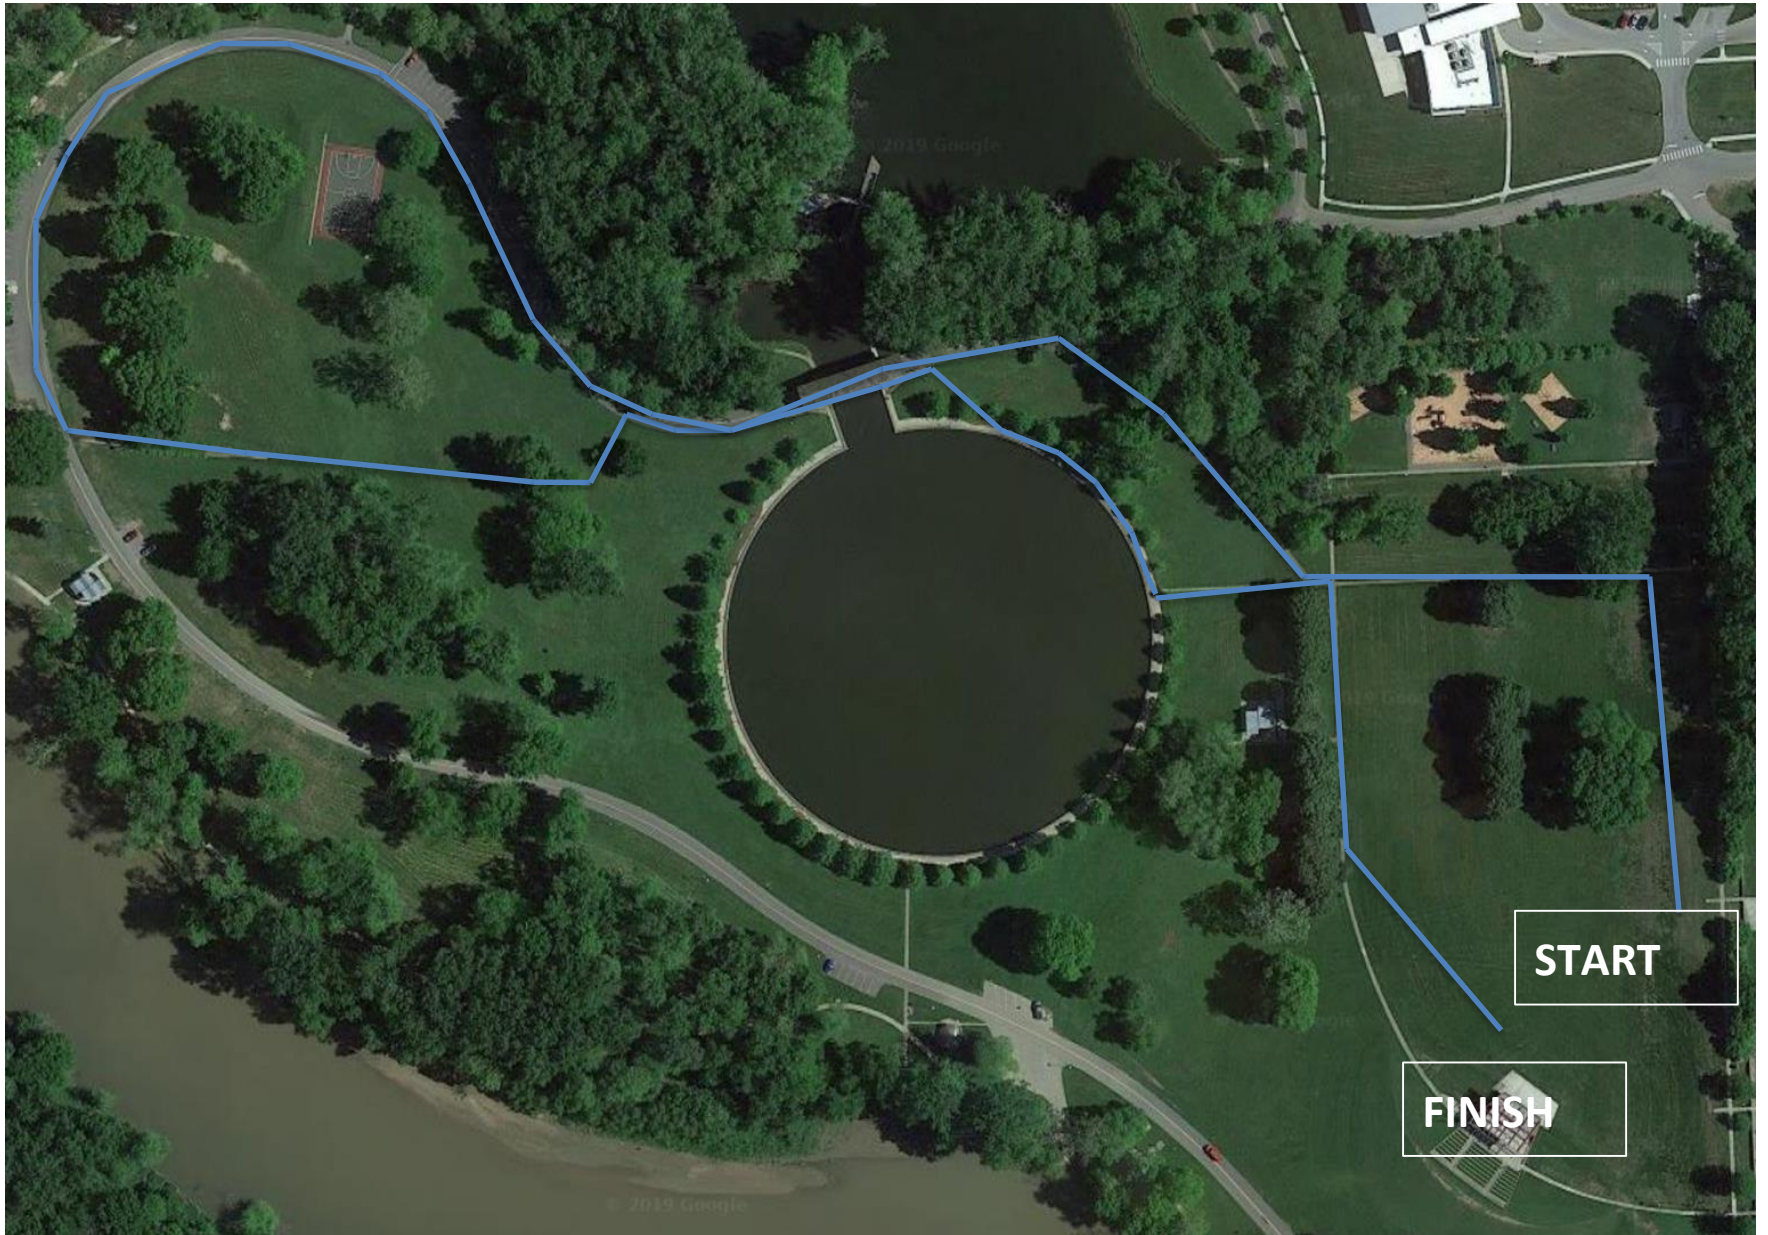

200 m – Tots (Age 4 and under)

0.5 K – Pre-K & Kindergarten

1 K – Grade 1-2

1.5 K – Grade 3-4

2K – Grade 5-6